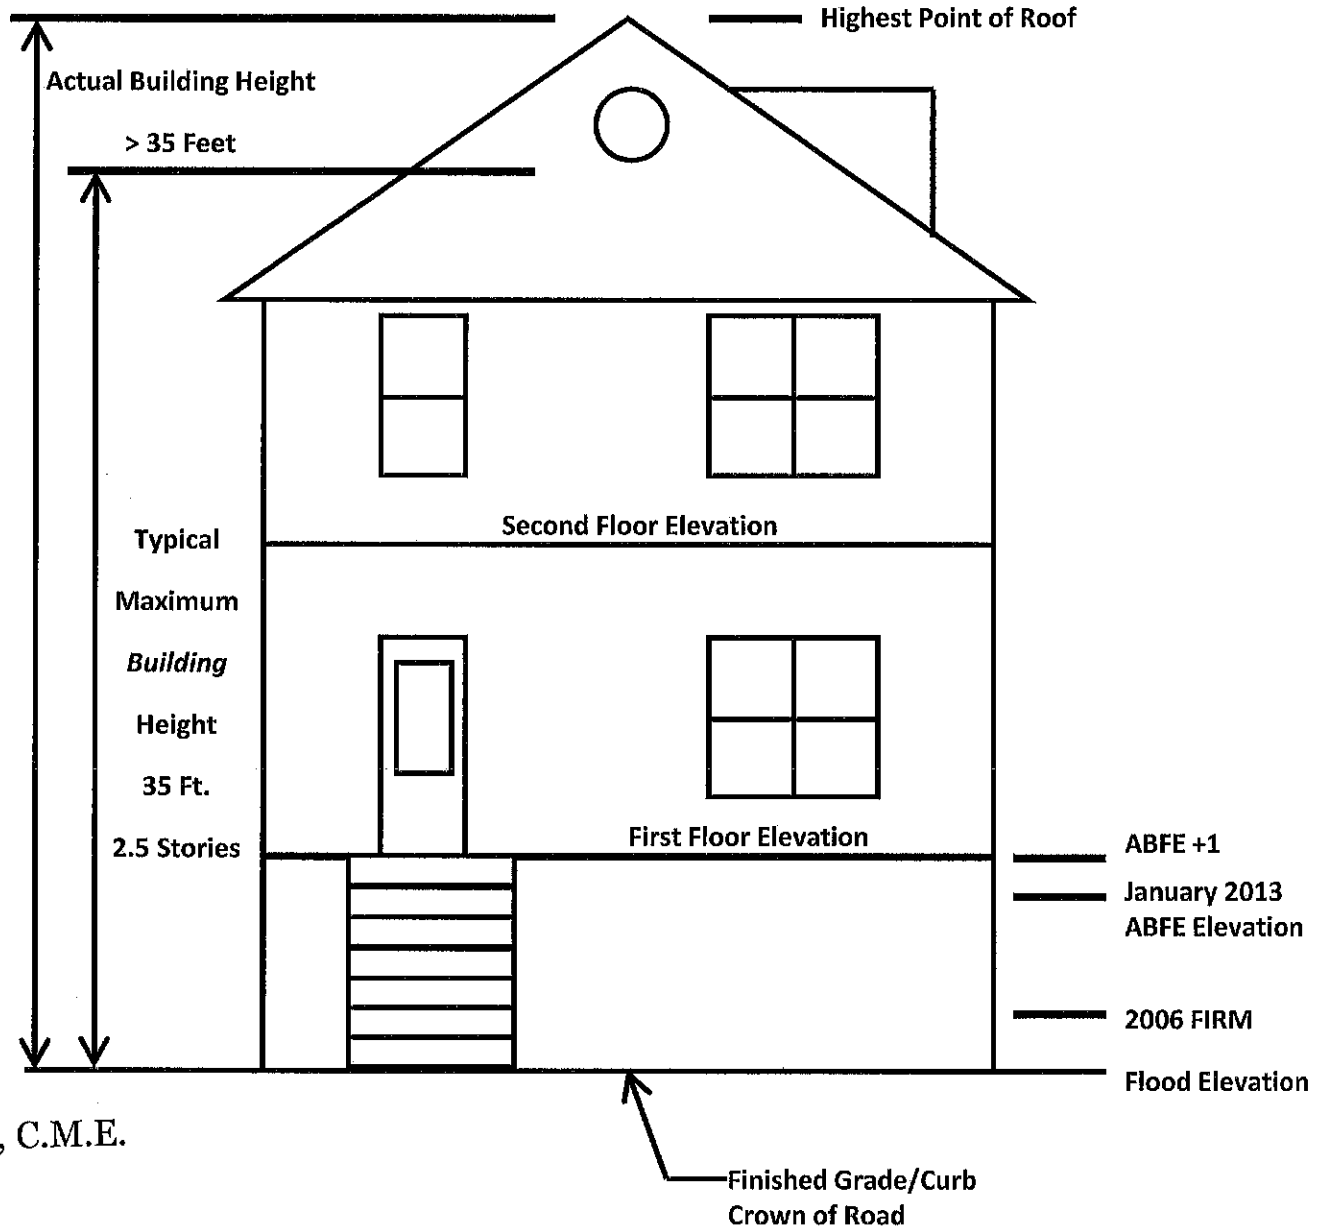

Elevated House

Raymond Savacool, P.E., P.P., C.M.E.
T & M Associates
9 Grand Avenue Bldg 1
Toms River, NJ 08753
rsavacool@tandmassociates.com