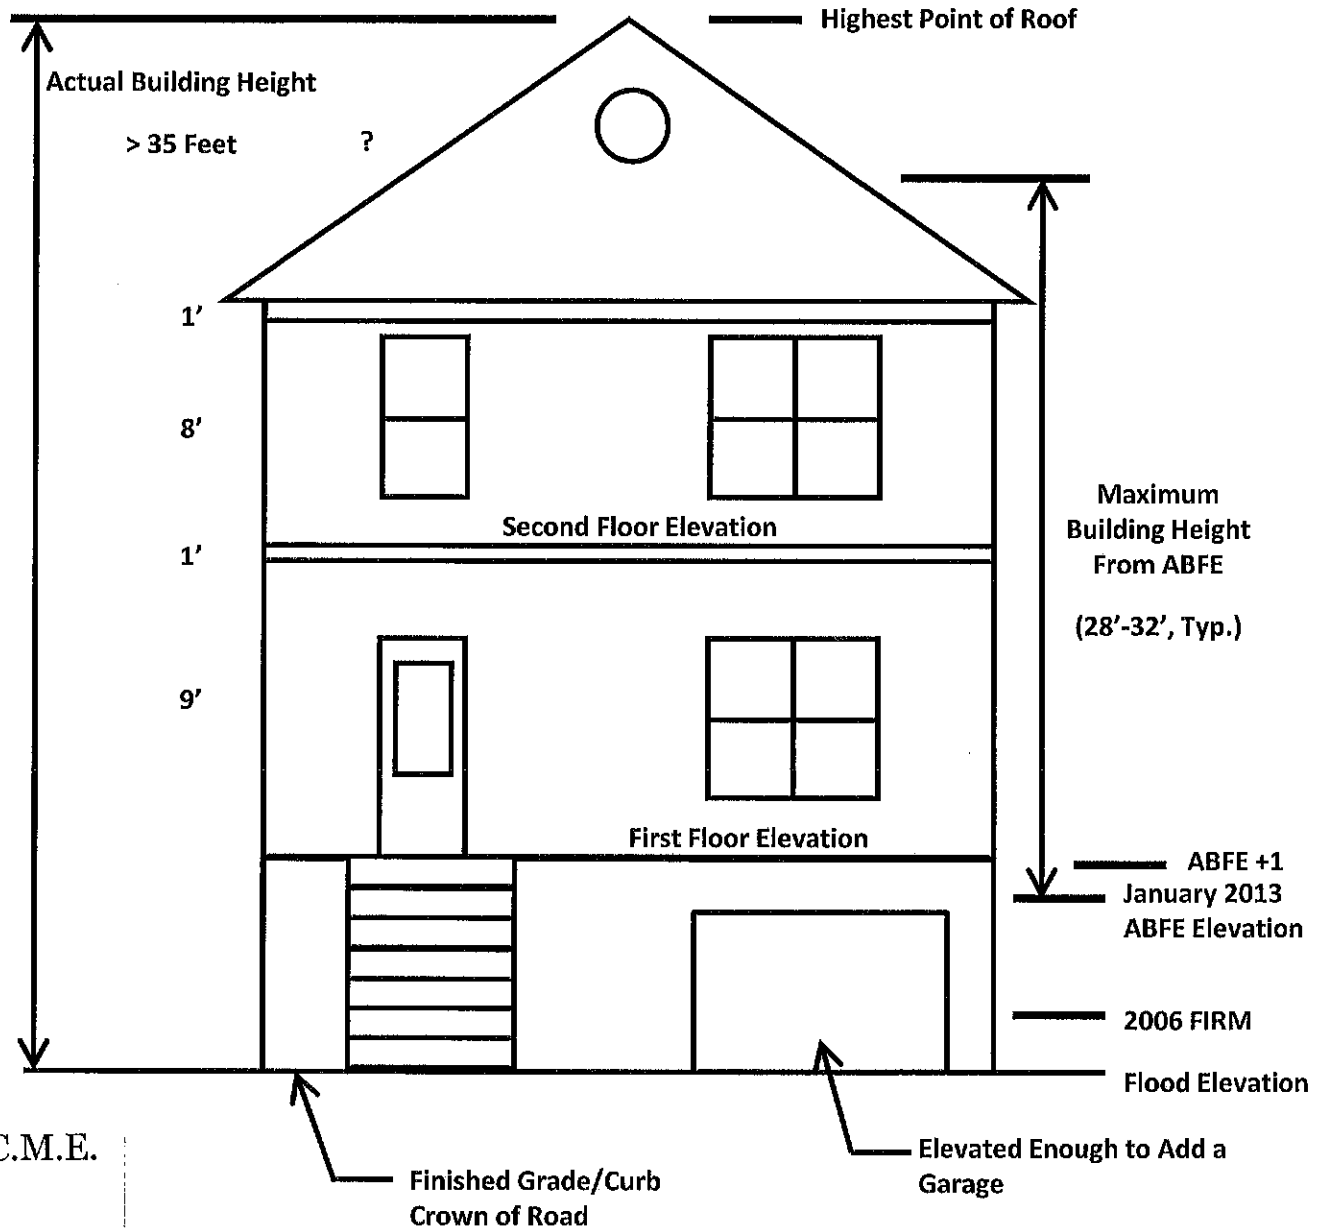

Elevated House

Raymond Savacool, P.E., P.P., C.M.E.
T & M Associates
9 Grand Avenue Bldg 1
Toms River, NJ 08753
rsavacool@tandmassociates.com