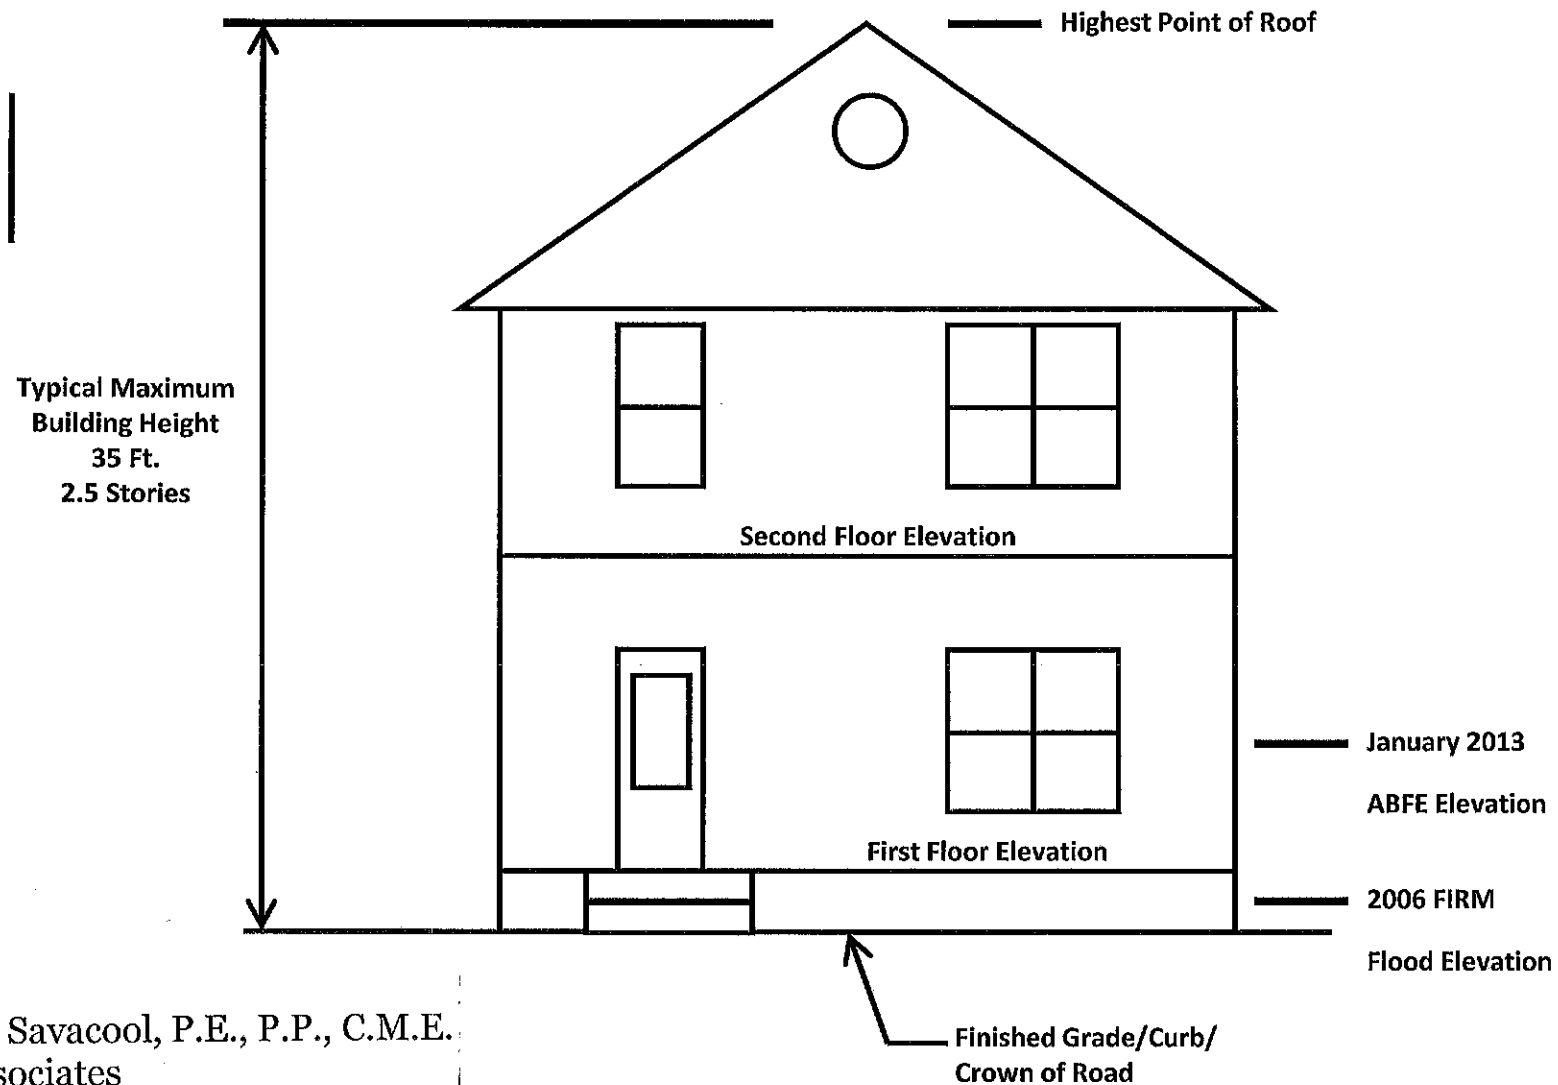

# Typical Building Height

Raymond Savacool, P.E., P.P., C.M.E.  
T & M Associates  
9 Grand Avenue Bldg 1  
Toms River, NJ 08753  
rsavacool@tandmassociates.com